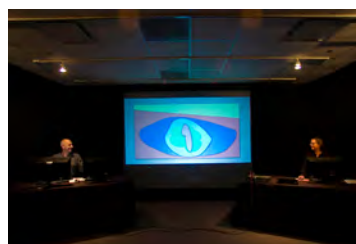

Jimmy & Elizabeth Miklavcic
VisLab Black Box Theater